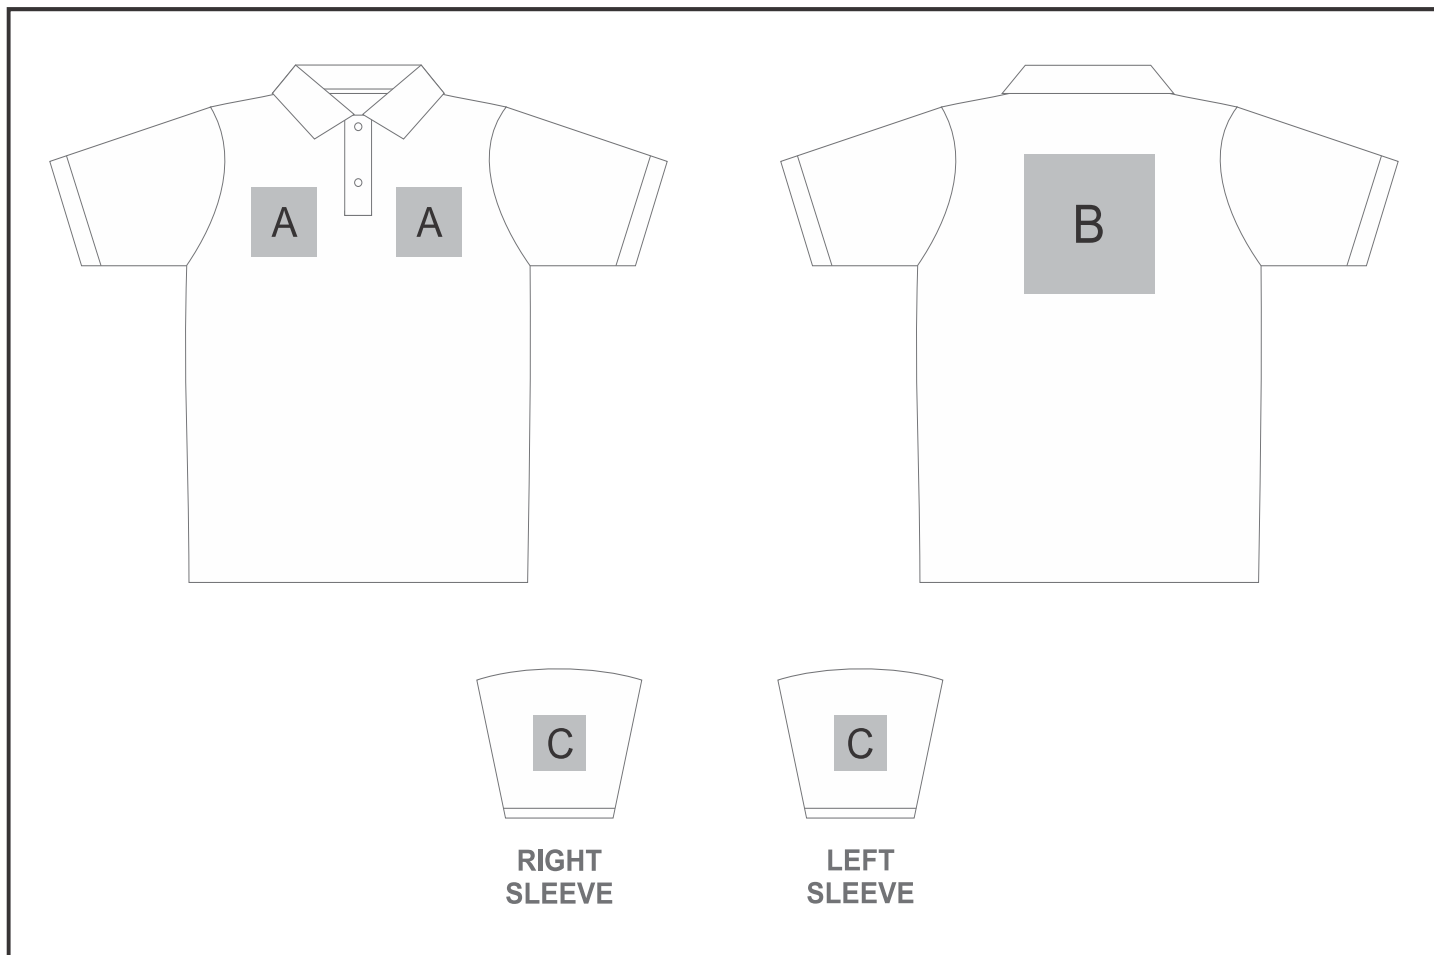

GS-AL-276-A

Ladies Recycled Promo Golf Shirt

Need to know:

Branding Options:

Position	Branding Method (Branding Code)	No. of Colours	Dimension
A	Embroidery (EMB-A)	N/A	100mm wide x 100mm high
A	Screen Print (SA)	1 Colour	100mm wide x 100mm high
A	Digital Transfer Clothing A6 (DTC-A6)	Full Colour	100mm wide x 100mm high
A	Silicone (STP-A)	N/A	30mm wide x 30mm high
A	Silicone (STP-B)	N/A	50mm wide x 50mm high
A	Silicone (STP-C)	N/A	80mm wide x 80mm high

B	Embroidery (EMB-A)	N/A	150mm wide x 80mm high
B	Screen Print (SA)	1 Colour	260mm wide x 200mm high
B	Digital Transfer Clothing A6 (DTC-A6)	Full Colour	148mm wide x 105mm high
B	Digital Transfer Clothing A5 (DTC-A5)	Full Colour	210mm wide x 148mm high

B	Silicone (STP-A)	N/A	30mm wide x 30mm high
B	Silicone (STP-B)	N/A	50mm wide x 50mm high
B	Silicone (STP-C)	N/A	80mm wide x 80mm high
B	Silicone (STP-D)	N/A	120mm wide x 40mm high

C	Embroidery (EMB-A)	N/A	80mm wide x 60mm high
C	Screen Print (SA)	1 Colour	60mm wide x 60mm high
C	Digital Transfer Clothing A6 (DTC-A6)	Full Colour	80mm wide x 80mm high
C	Silicone (STP-A)	N/A	30mm wide x 30mm high
C	Silicone (STP-B)	N/A	50mm wide x 50mm high
C	Silicone (STP-C)	N/A	80mm wide x 80mm high